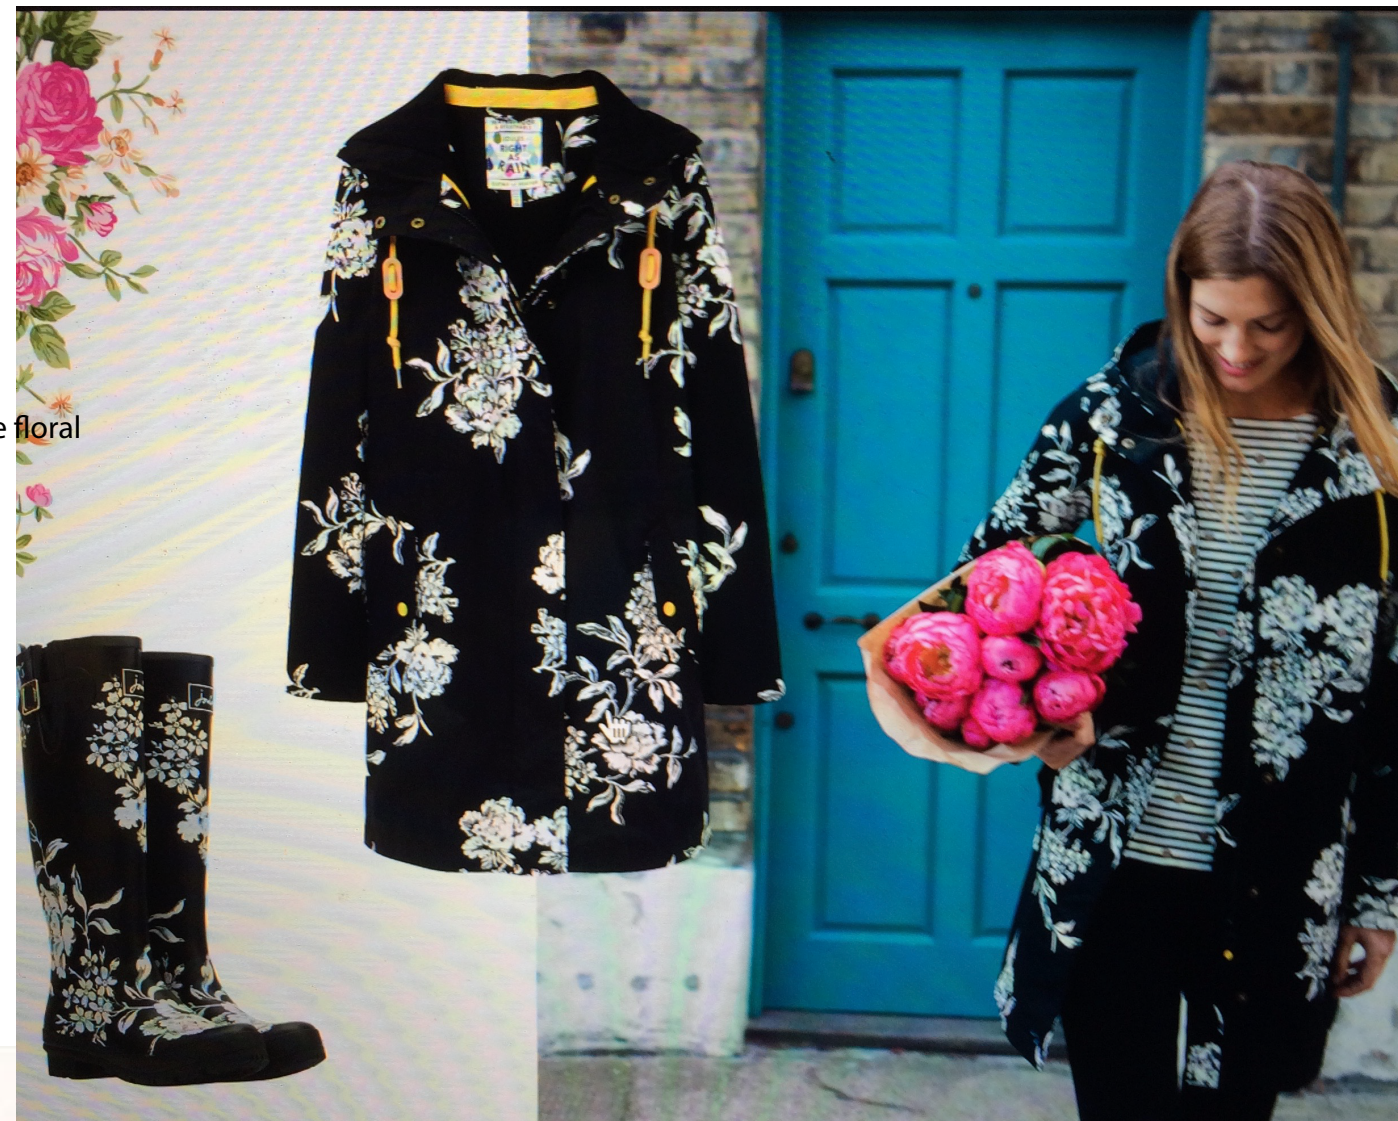

Childrens styling

Mom & Daughter matching Ponchos & Umbrellas

Reversible/ Paisley

Floral

Tulips

Black & white floral

Victorian Floral

Matching pouch

Bicycle print

Joules Pack Away Polka Dot Parka

Clear Printed Poncho - could use the same flamingo, sea horse & pineapple icons as the totes and towels...with matching umbrellas?

Honey Bee

Graphic

Paisley

Plaid