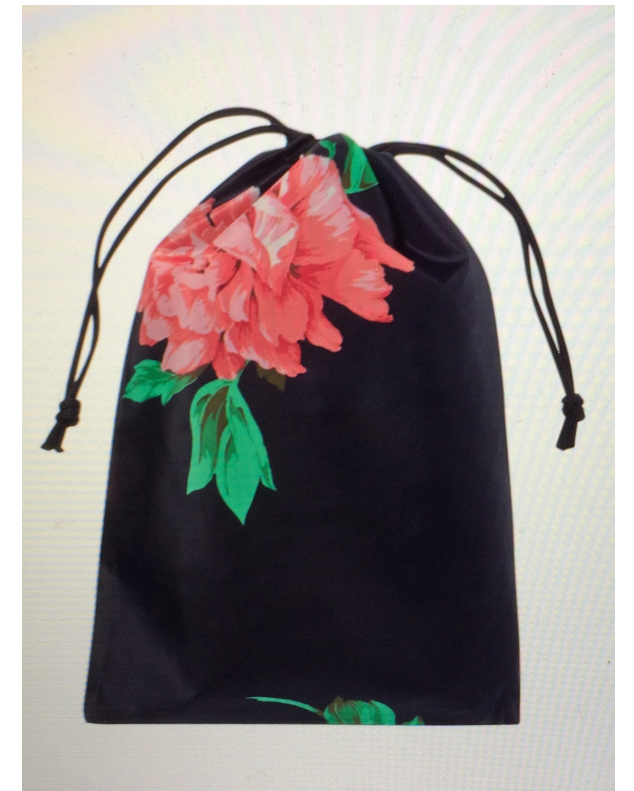

Childrens styling

Mom & Daughter matching Ponchos & Umbrellas

Reversible/ Paisley

Floral

Tulips

Black & white floral

Victorian Floral

Matching pouch

Bicycle print

Joules Pack Away Polka Dot Parka

Clear Printed Poncho - could use the same flamingo, sea horse & pineapple icons as the totes and towels...with matching umbrellas?

Honey Bee

Graphic

Paisley

Plaid